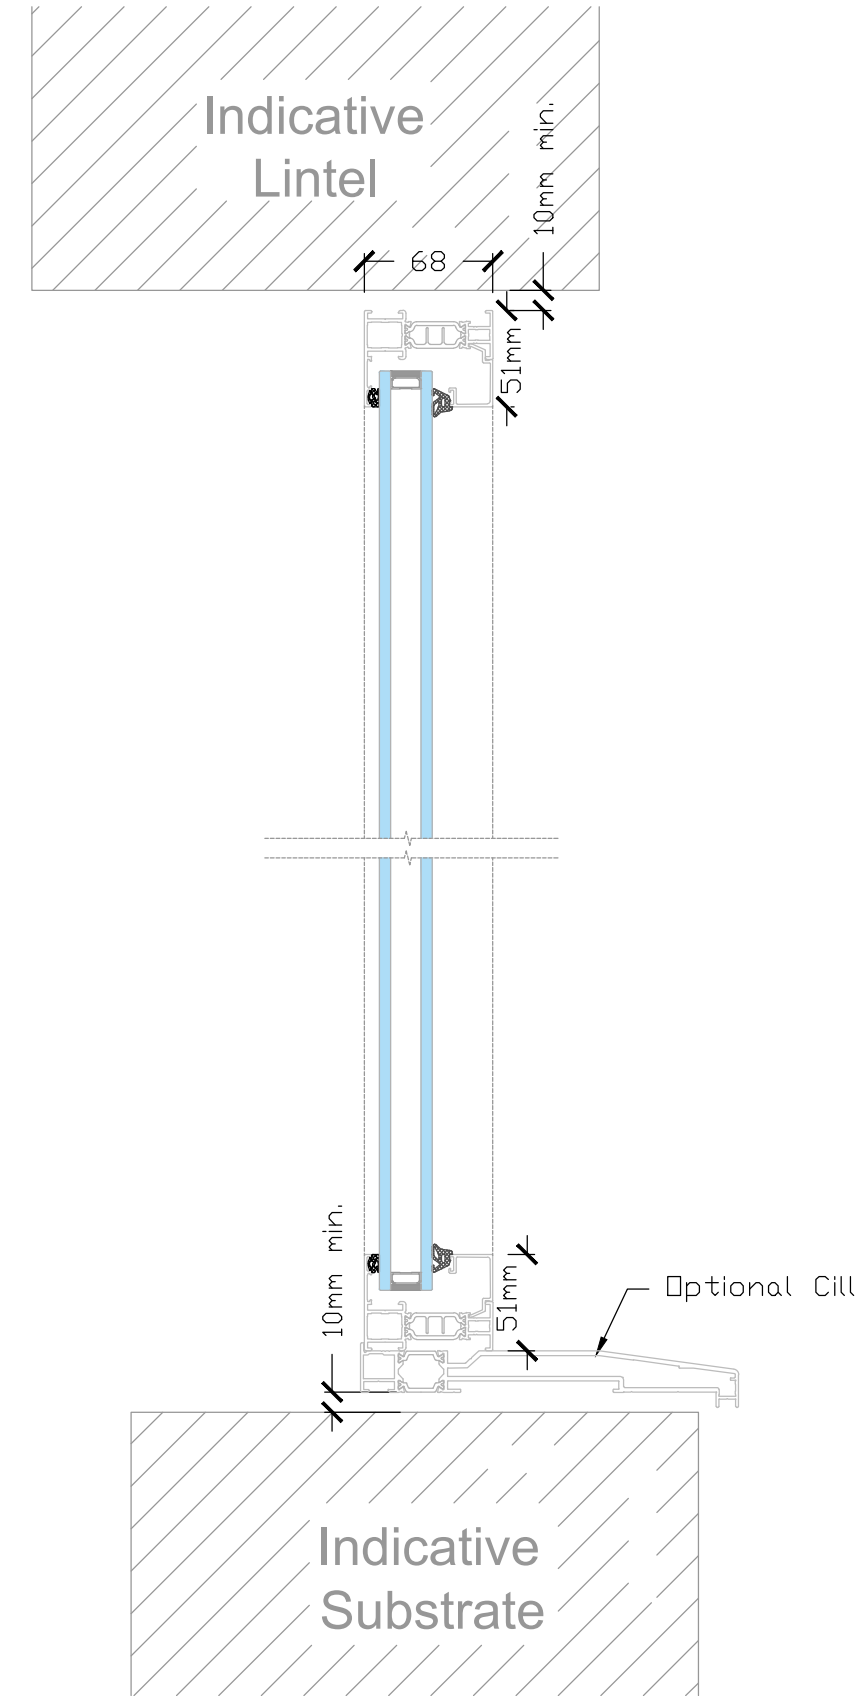

ODC77 - Glass to Glass Corner
1:15

Section - AA
1:4

Section - BB
1:2

ODC77

ODC Standard Products
© All Rights Reserved

Drawing:
ODC77 - Glass to Glass
Corner

Date: 09/12/24
Scale: 1:10 / 1:4 @ A3
Drawing No:
ODC-77-GTG-Corner