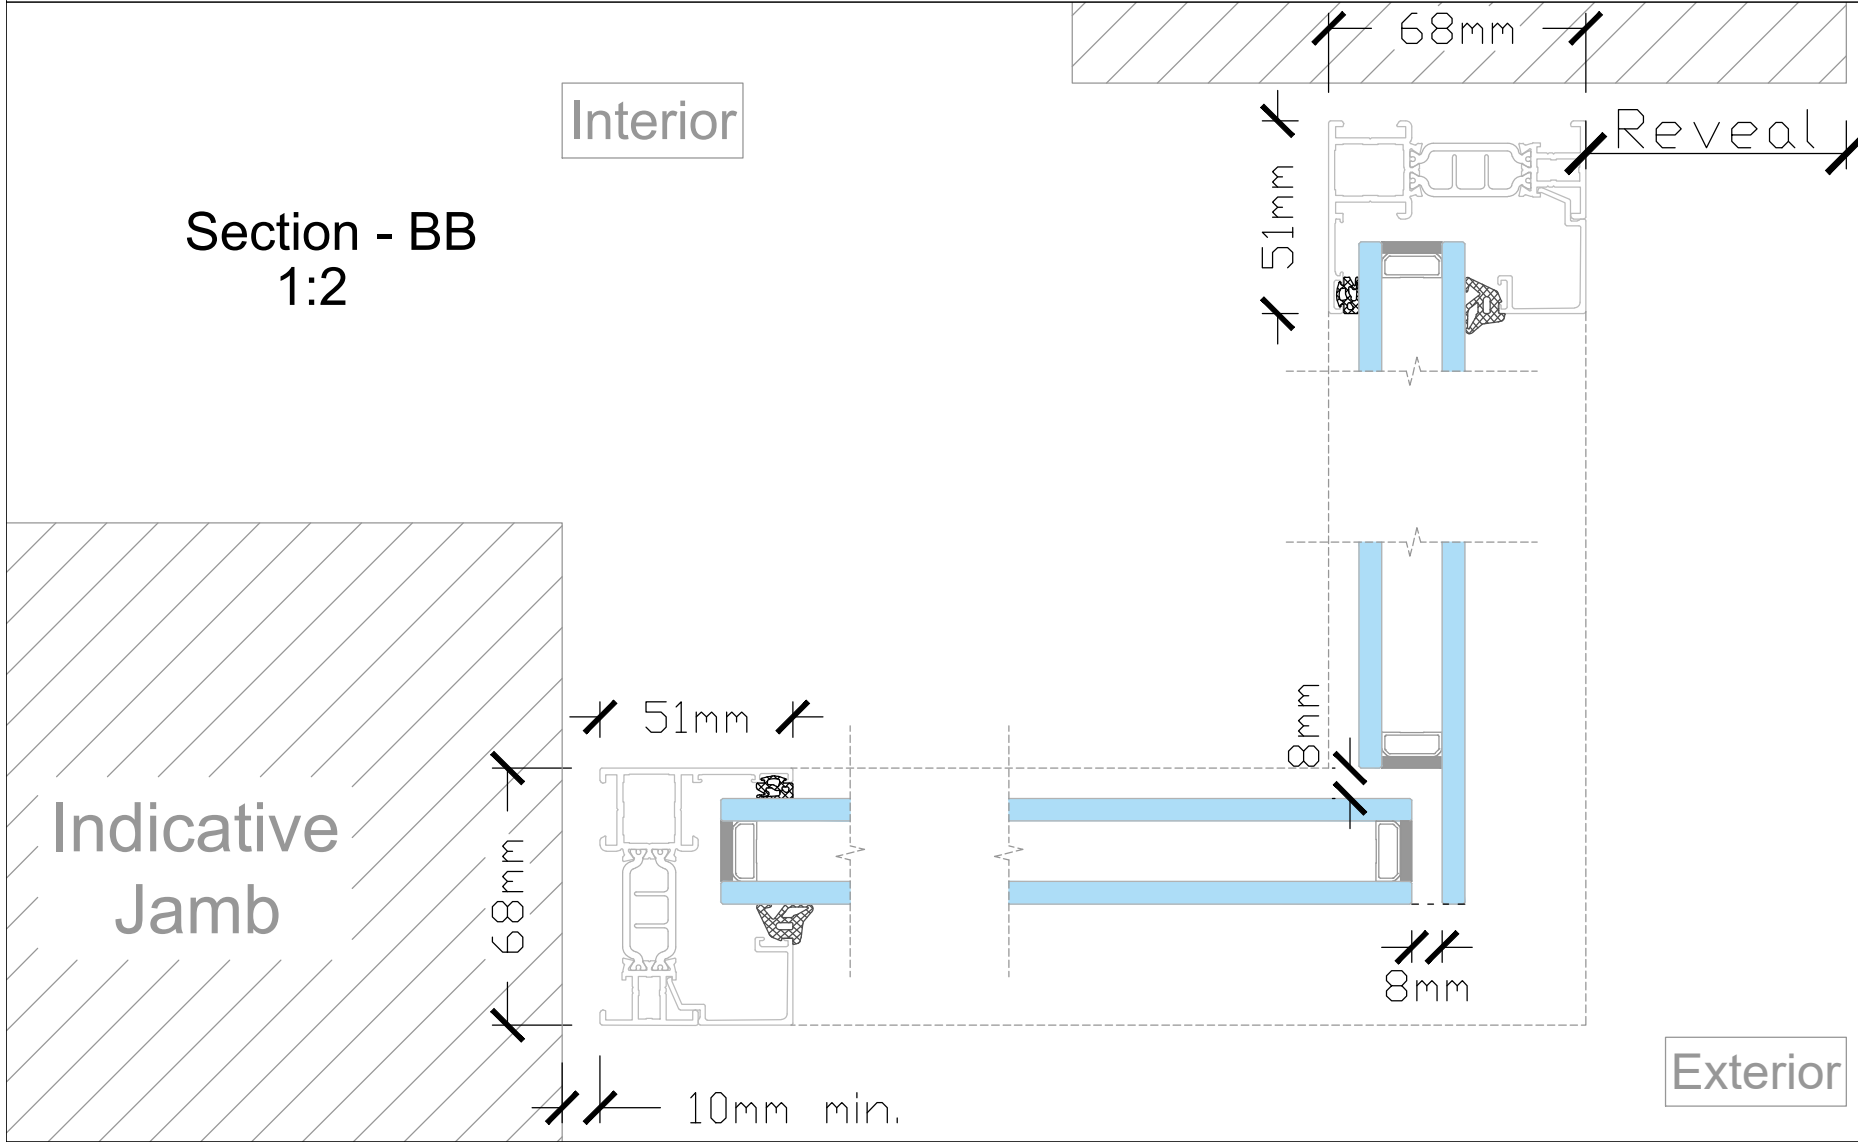

ODC77 - Glass to Glass Corner
1:15

Section - AA
1:4

Section - BB
1:2

ODC77

ODC Standard Products
© All Rights Reserved

Drawing:
ODC77 - Glass to Glass
Corner

Date: 09/12/24
Scale: 1:10 / 1:4 @ A3
Drawing No:
ODC-77-GTG-Corner