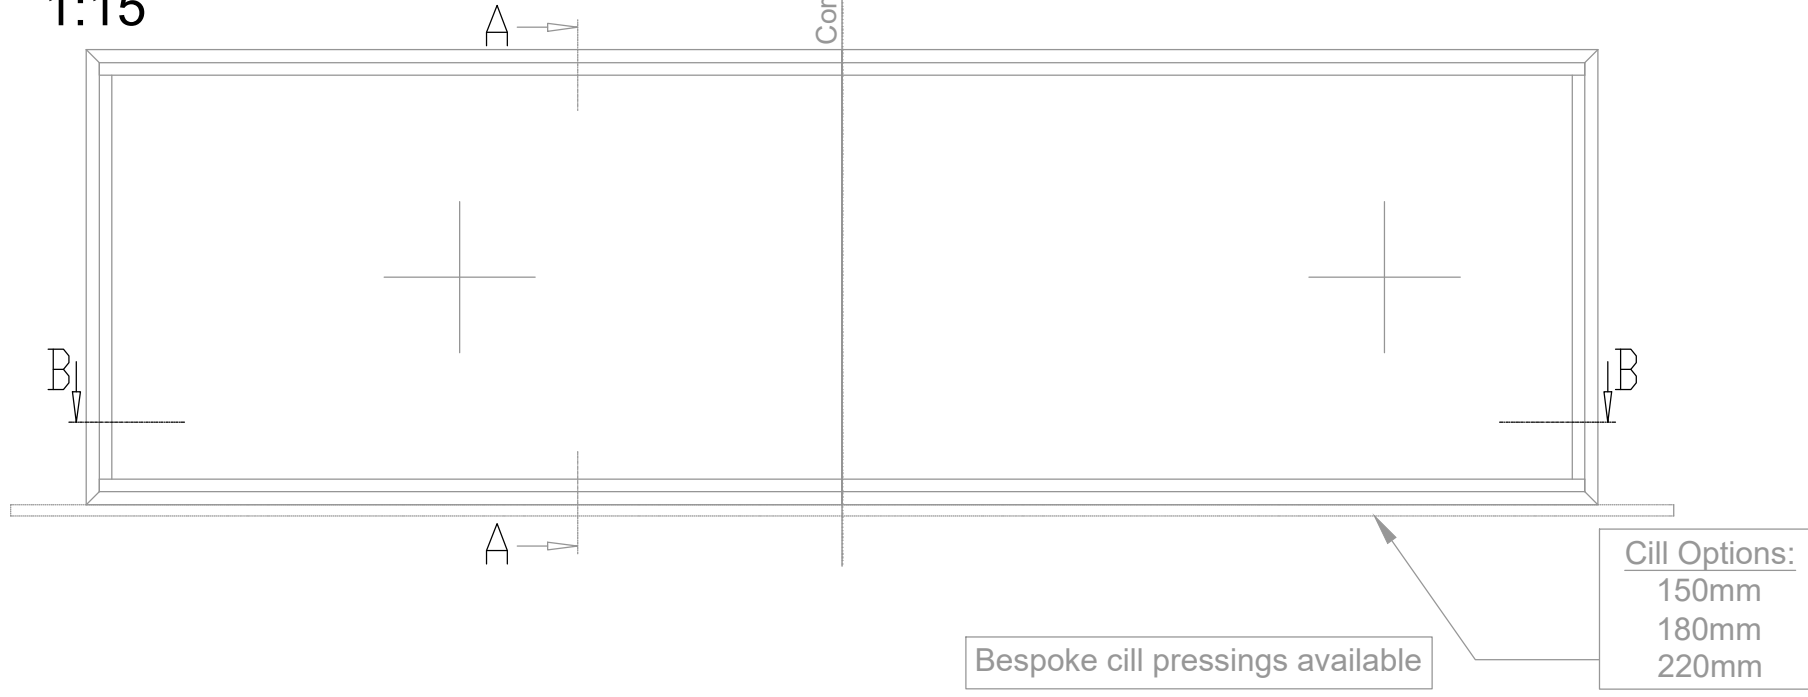

ODC77 - Glass to Glass Corner
1:15

Section - AA
1:4

Section - BB
1:2

ODC77

ODC Standard Products
© All Rights Reserved

Drawing:
ODC77 - Glass to Glass
Corner

Date: 09/12/24
Scale: 1:10 / 1:4 @ A3
Drawing No:
ODC-77-GTG-Corner